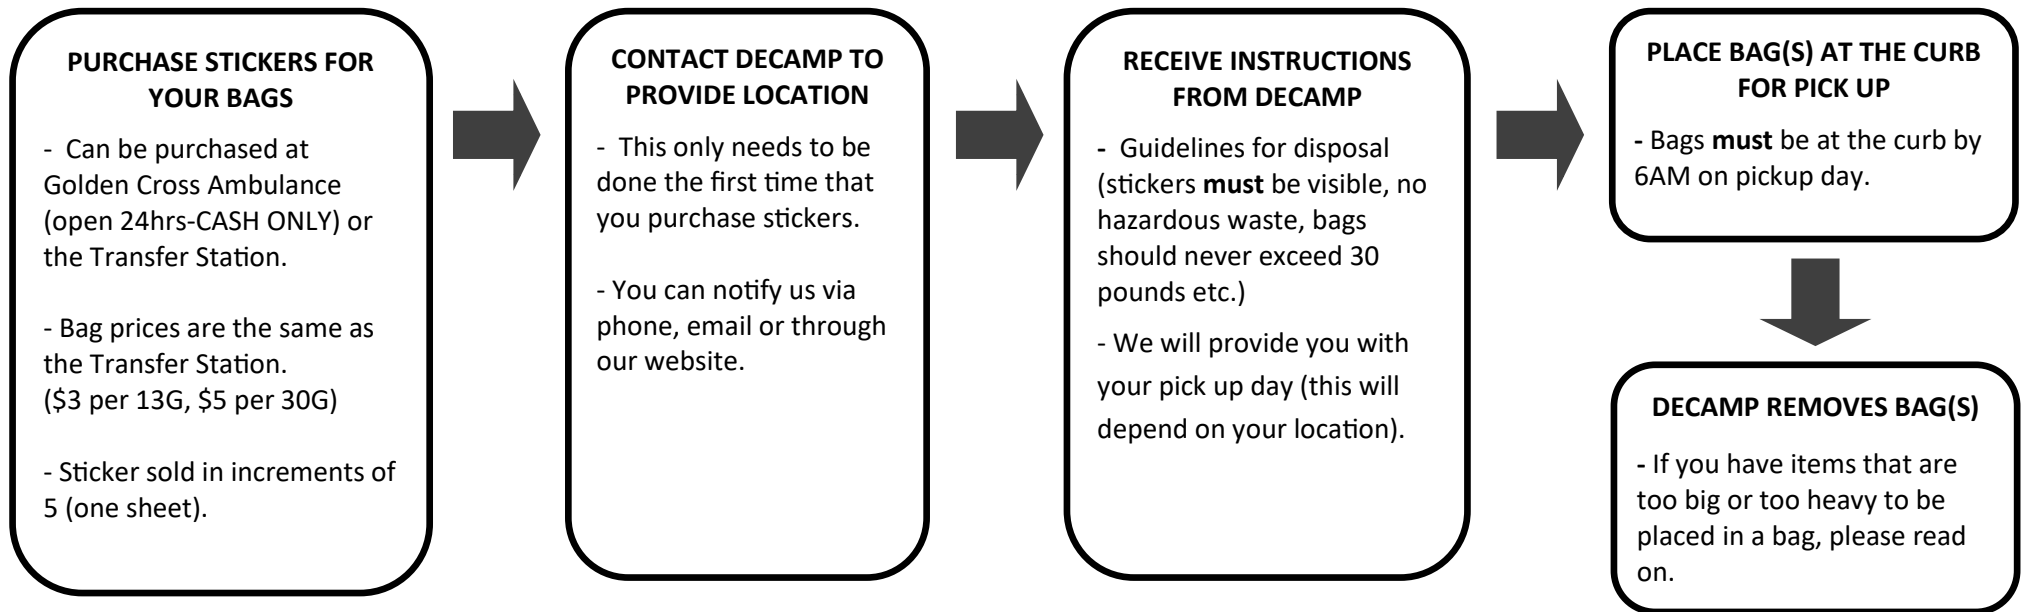

# Here's what changed at the Claremont Transfer Station

(as of January 10, 2024)

- 1. The Face Time** — We will now be open on the first Saturday of each month. The hours will remain the same, 8:00am—3:45pm. \*As of 3/21/24—We will be open every Thursday, 11:00am—5:45pm.
- 2. No Trash** — Household trash (MSW) and construction debris will NOT be accepted. Please see disposal information below.
- 3. Our Tolerance** — If you are disrespectful to the staff, you will be told to leave (without the opportunity to recycle) and you will not be able to return.

That's it! All recycling, electronic, yard waste, waste oil disposal, etc. remains the same. See you on the first Saturday of each month!

## DISPOSAL OF LARGE / UNBAGGED ITEMS

- If larger / heavier items need to be removed, resident should contact us to make proper disposal arrangements. We will arrange pickup based on the item and location (depending on the item, residents may be able to bring it to the Transfer Station on the first Saturday of the month).
- Resident will be charged based on the current Transfer Station fee schedule. A full pricing list can be found on our website.